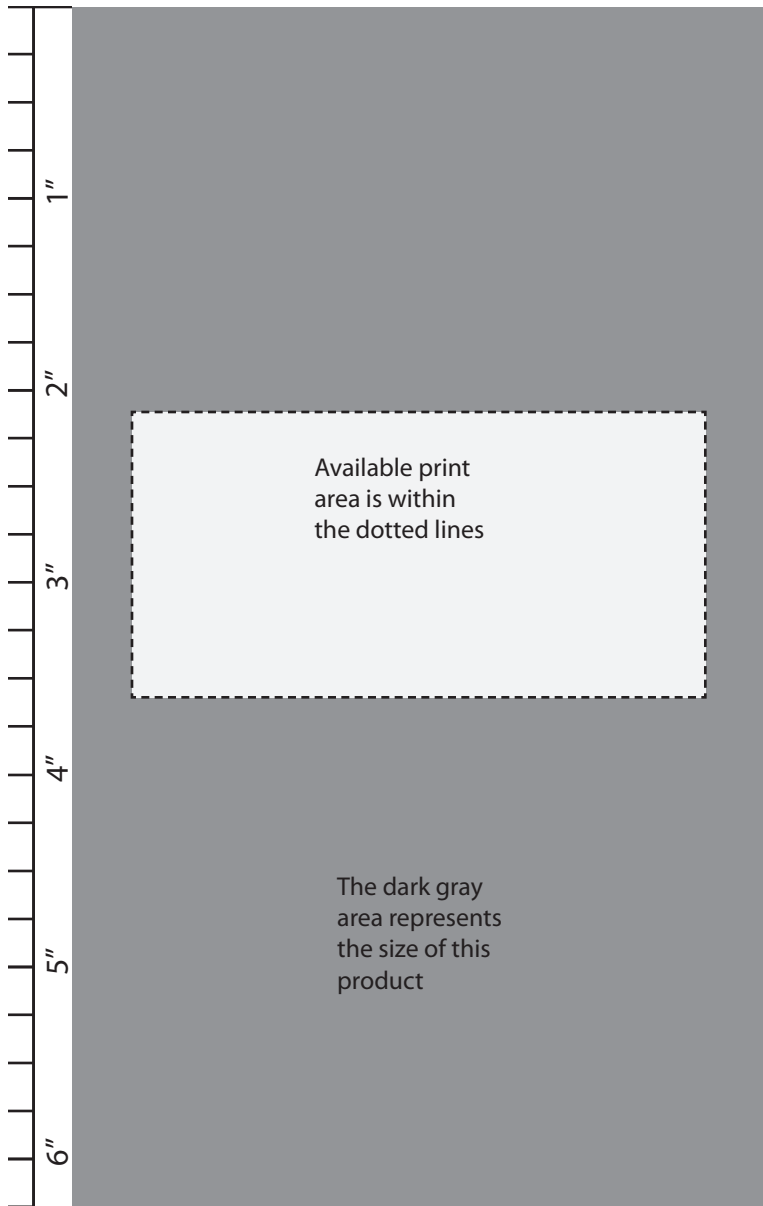

Sharing your passion for making jewelry.
Products. Service. Know-how.

Veveteen Gold-Rimmed Necklace Box 4-3/8"W x 7-1/8"H

Lid Liner

Packer

Lid Liner Plate

This area represents the largest plate that can be made for this product

3 x 1½

Packer Plate

This area represents the largest plate that can be made for this product

3½ x 1½