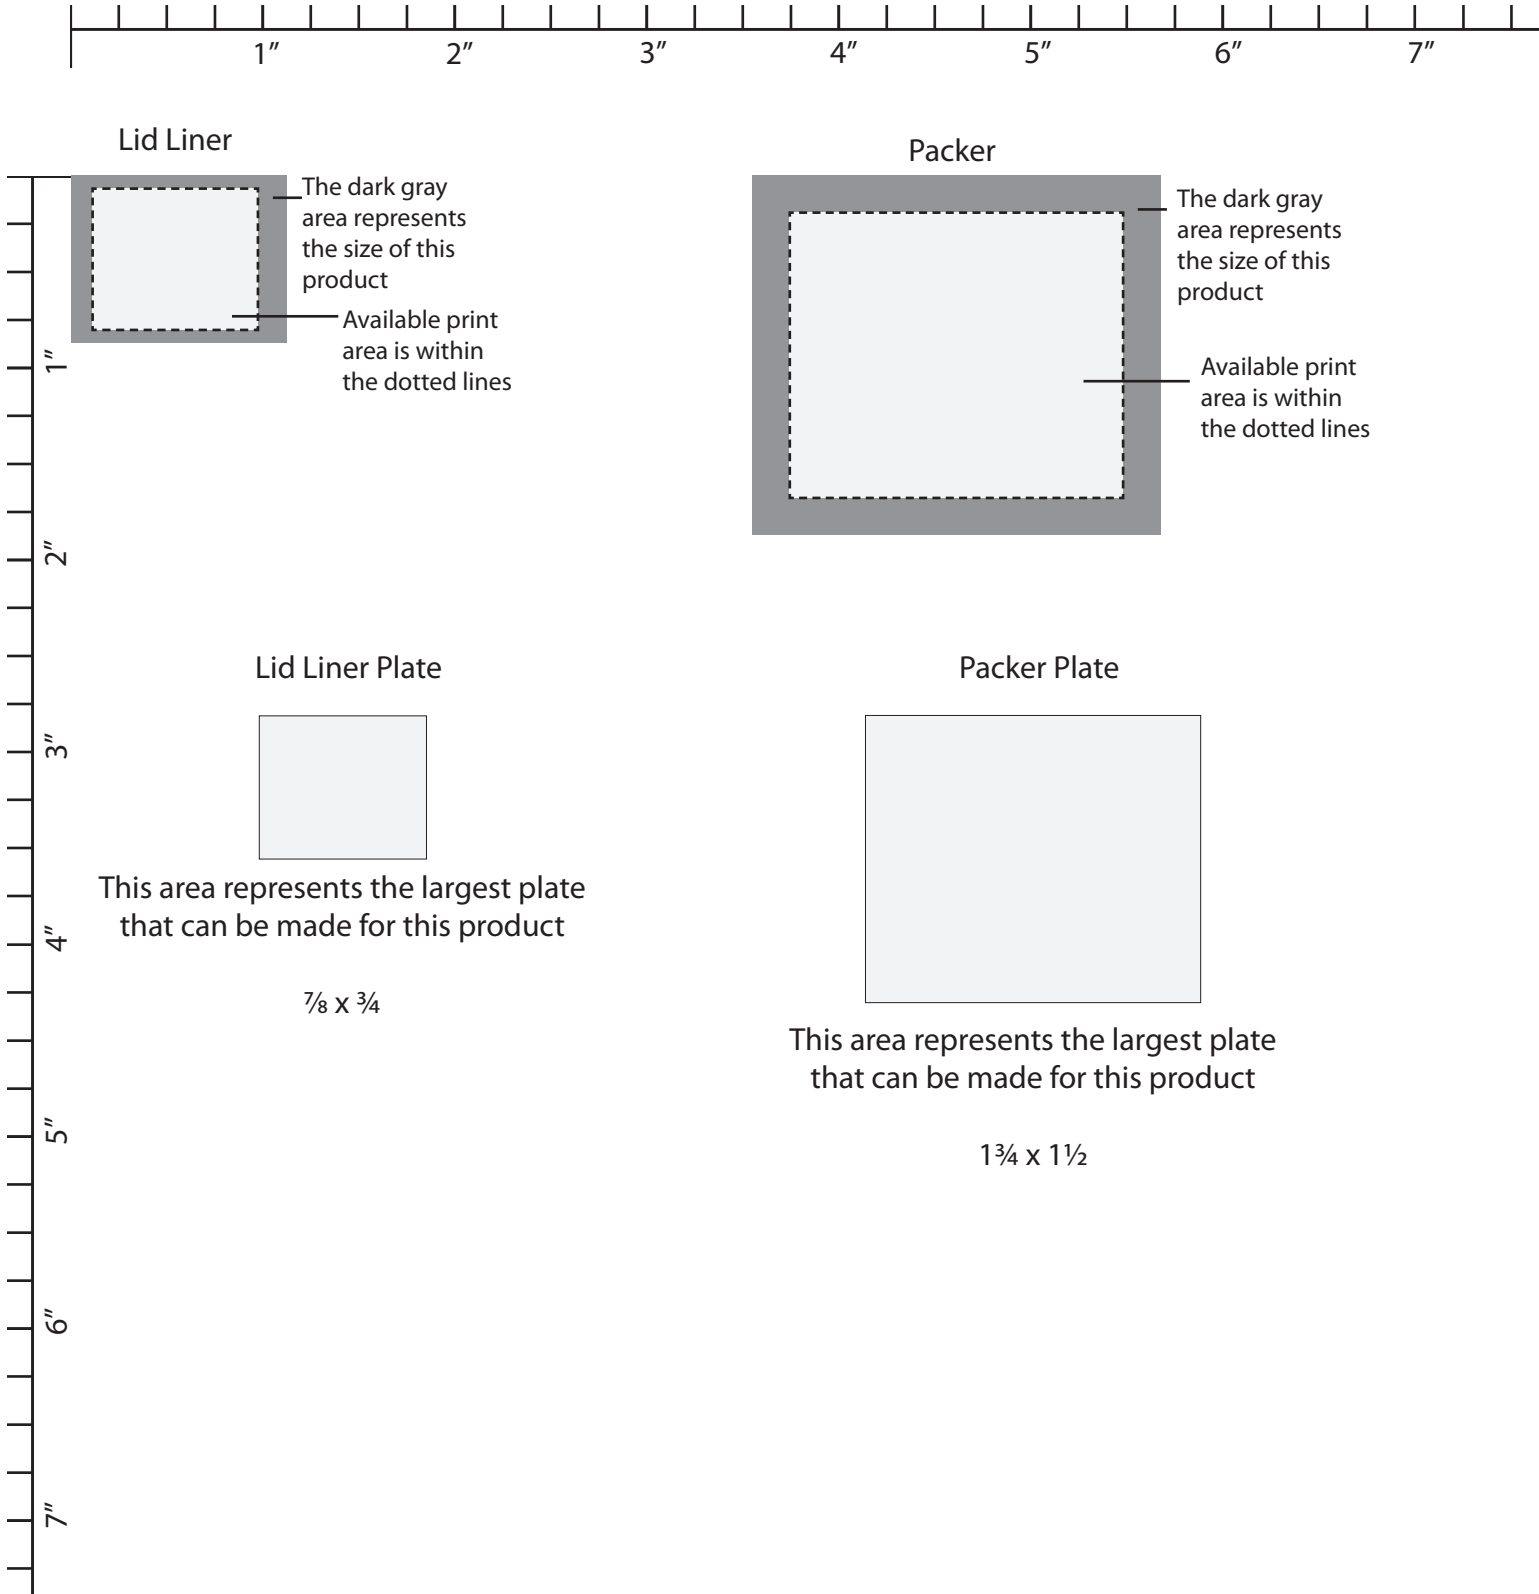

Sharing your passion for making jewelry.
Products. Service. Know-how.

Siorée Velvet Ring Box 1-3/4"W x 1-1/2"H

©2011 The Bell Group, Inc. All rights reserved.