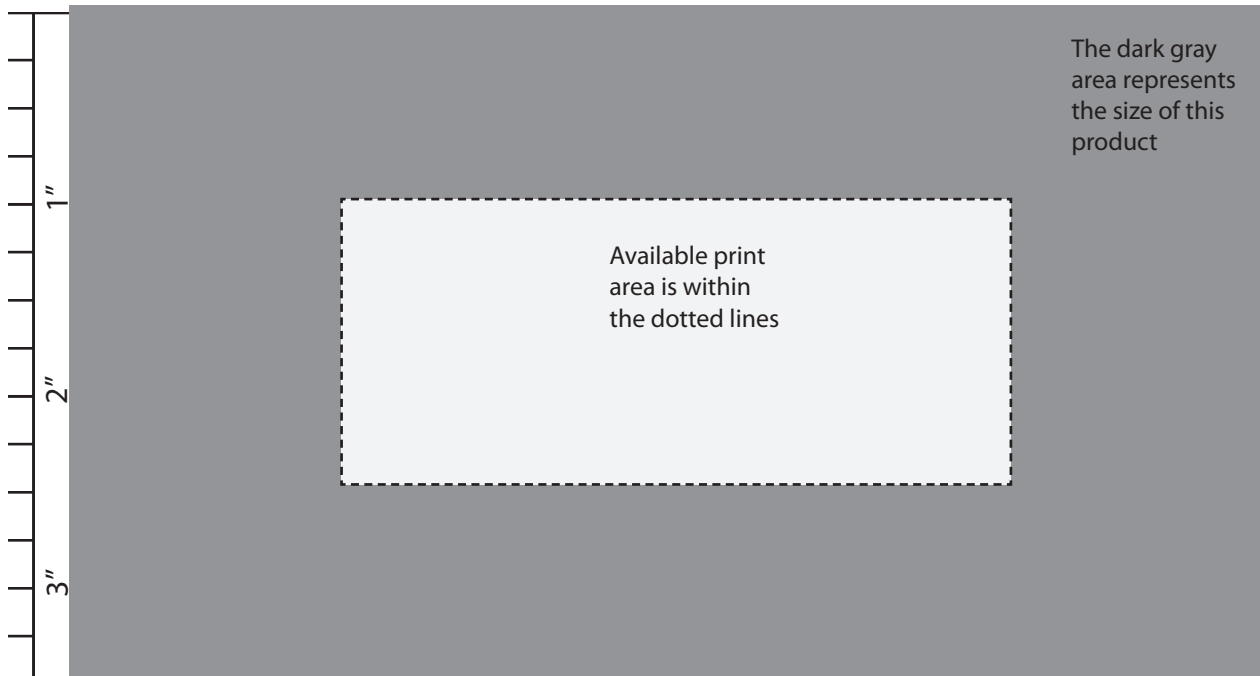

## SoftAsSuede Necklace Box 7"W x 4-1/4"H

Lid Liner

The dark gray area represents the size of this product

Available print area is within the dotted lines

Packer

The dark gray area represents the size of this product

Available print area is within the dotted lines

Lid Liner Plate

This area represents the largest plate that can be made for this product

3 1/2 x 1 1/2

Packer Plate

This area represents the largest plate that can be made for this product

3 1/2 x 1 1/2