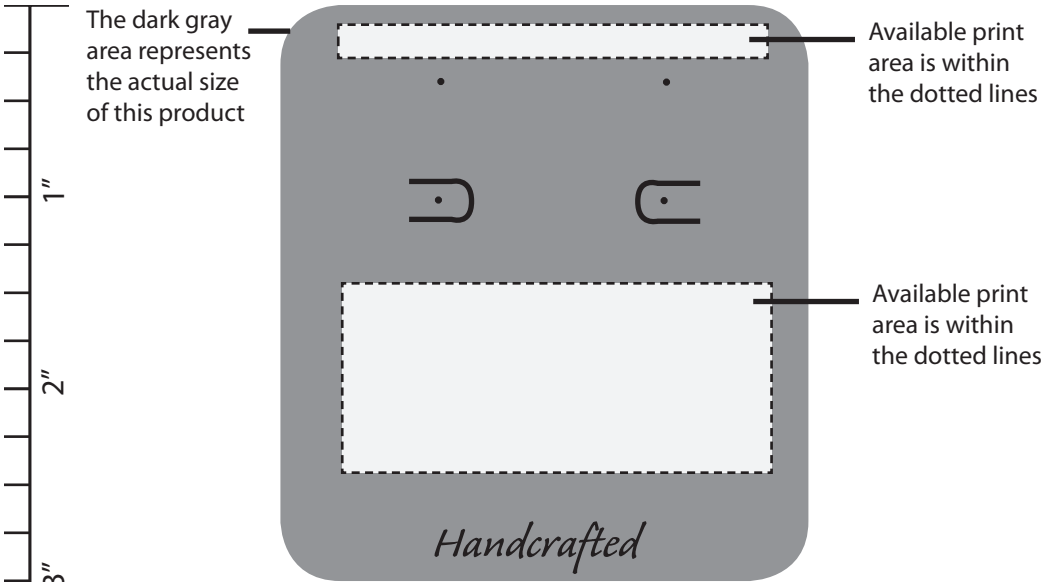

Sharing your passion for making jewelry.
Products. Service. Know-how.

2³/₄"W x 3"H Printed Earring Card

This area represents the largest plate that can be made for this product.

Top 2¹/₄" x 3³/₁₆"

Bottom 2¹/₄" x 1"