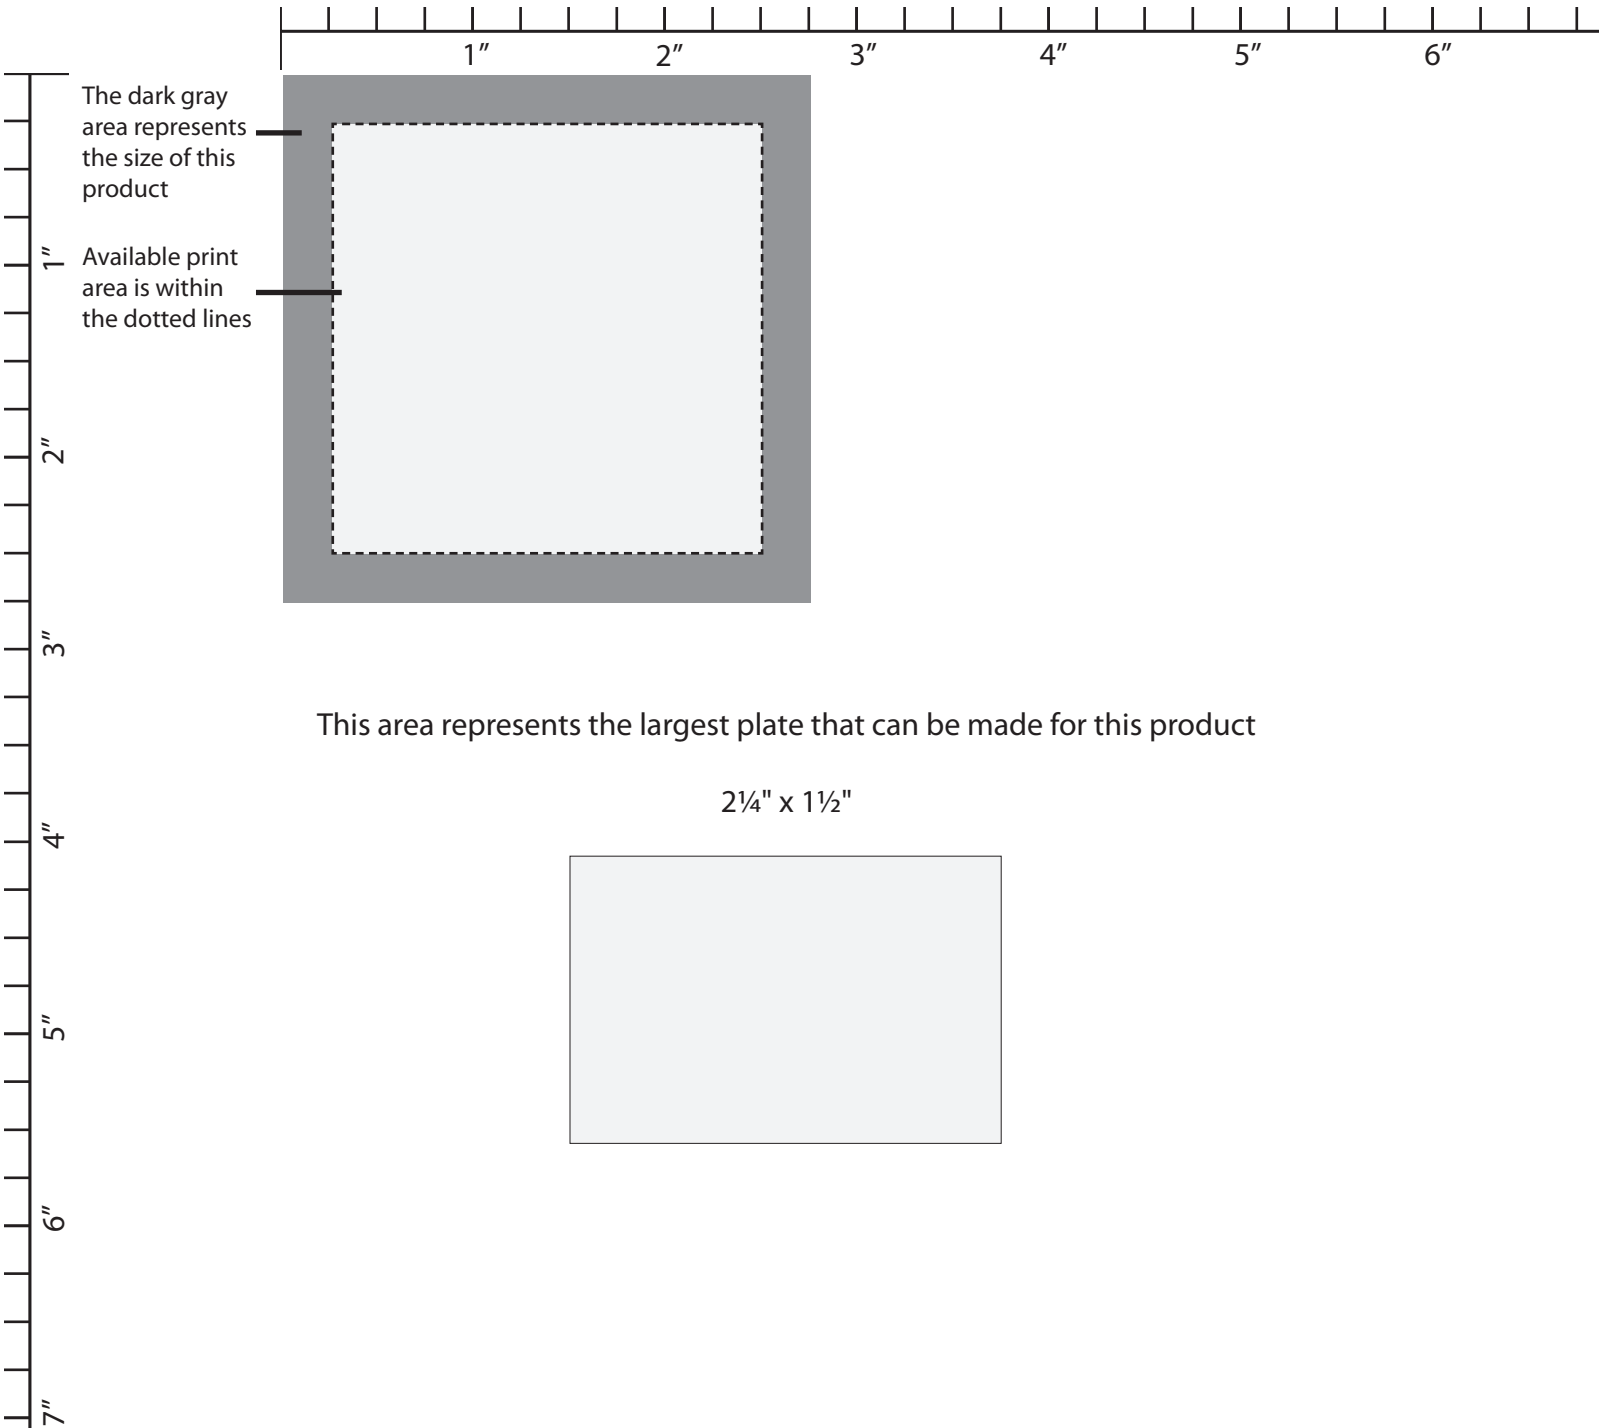

For your bench. At your side.

2³/₄"W x 2³/₄"H Premium Rosewood Ring Box

©2015 Rio Grande Inc. All rights reserved.