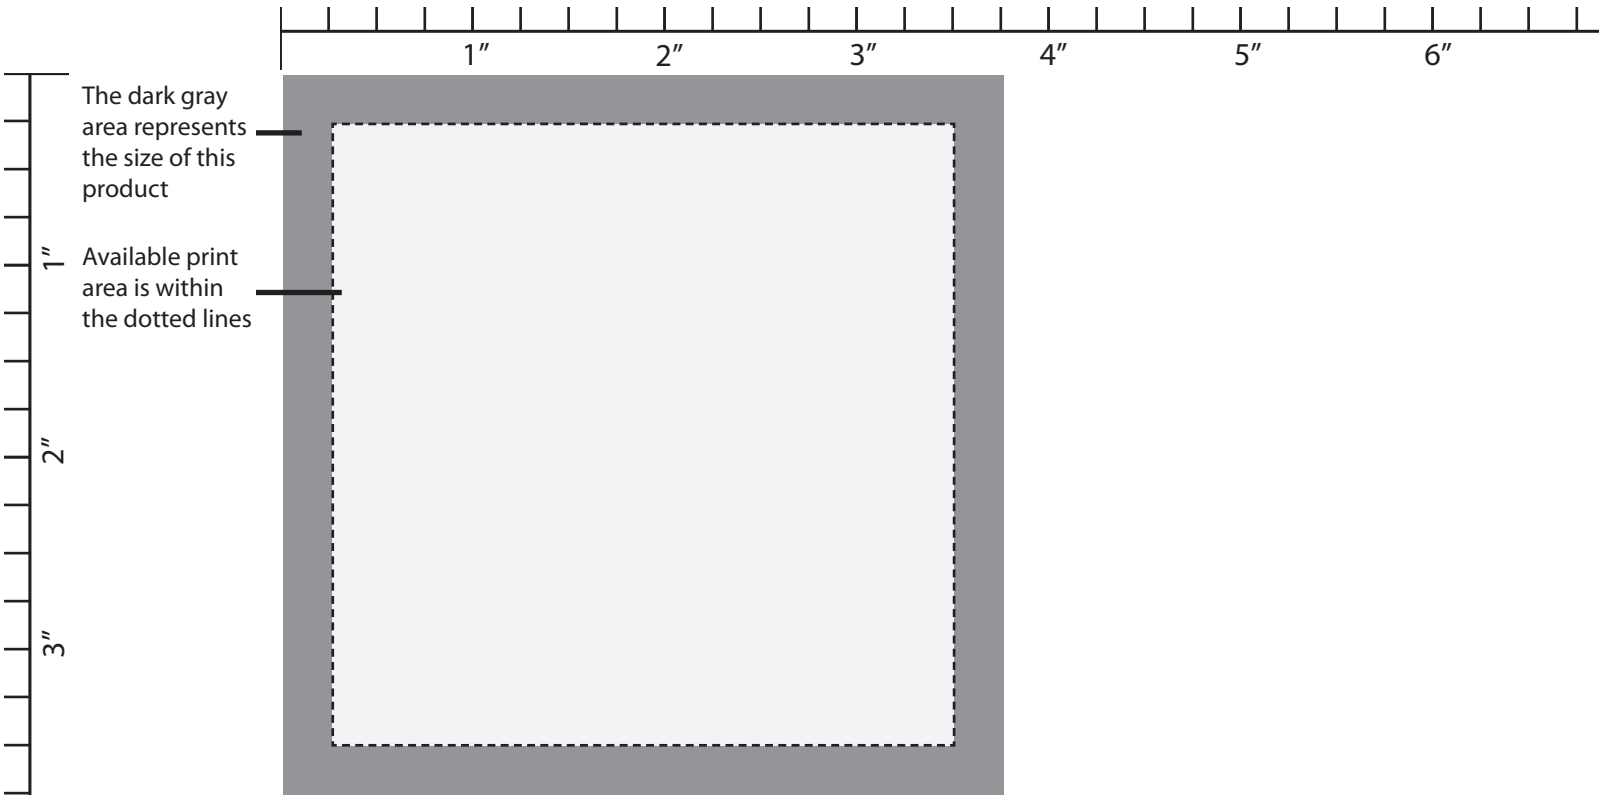

For your bench. At your side.

3³/₄"W x 3³/₄"H Premium Rosewood Pendant Box

This area represents the largest plate that can be made for this product

3¹/₄" x 1¹/₂"

©2015 Rio Grande Inc. All rights reserved.