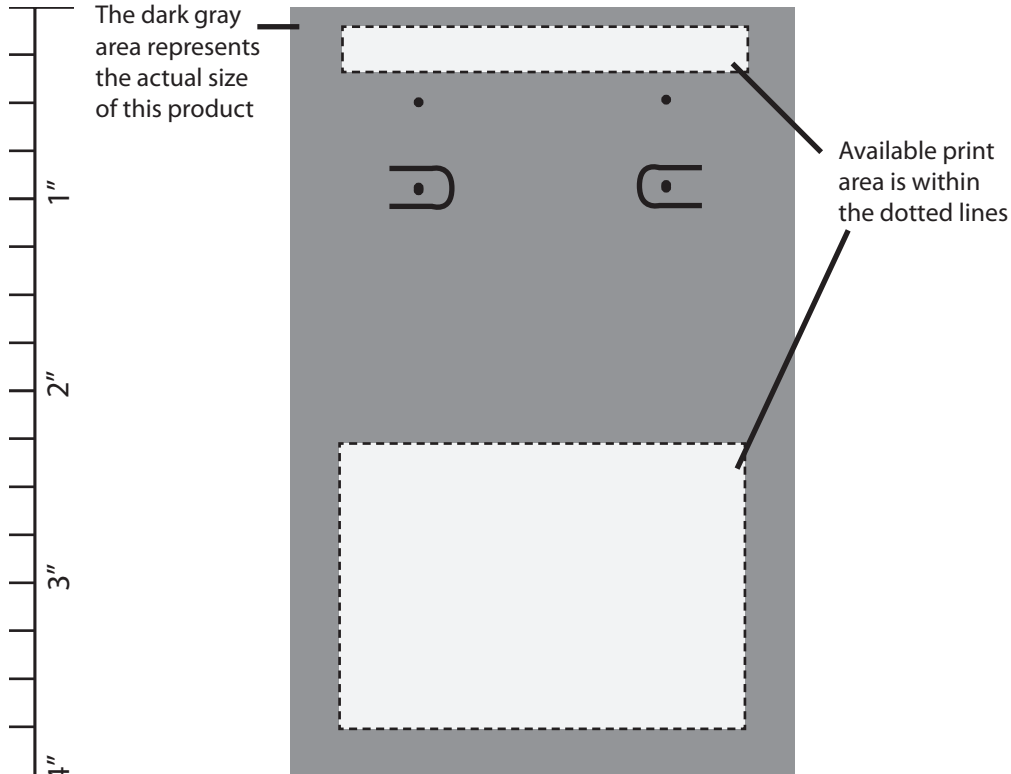

Sharing your passion for making jewelry.
Products. Service. Know-how.

2⁵/₈"W x 4"H Pierced/Clip Vertical Earring Card

The dark gray area represents the actual size of this product

Available print area is within the dotted lines

This area represents the largest plate that can be made for this product.
Please select between top or bottom of card.

Top 2¹/₈" x 1/4"

Bottom 2¹/₈" x 1¹/₂"