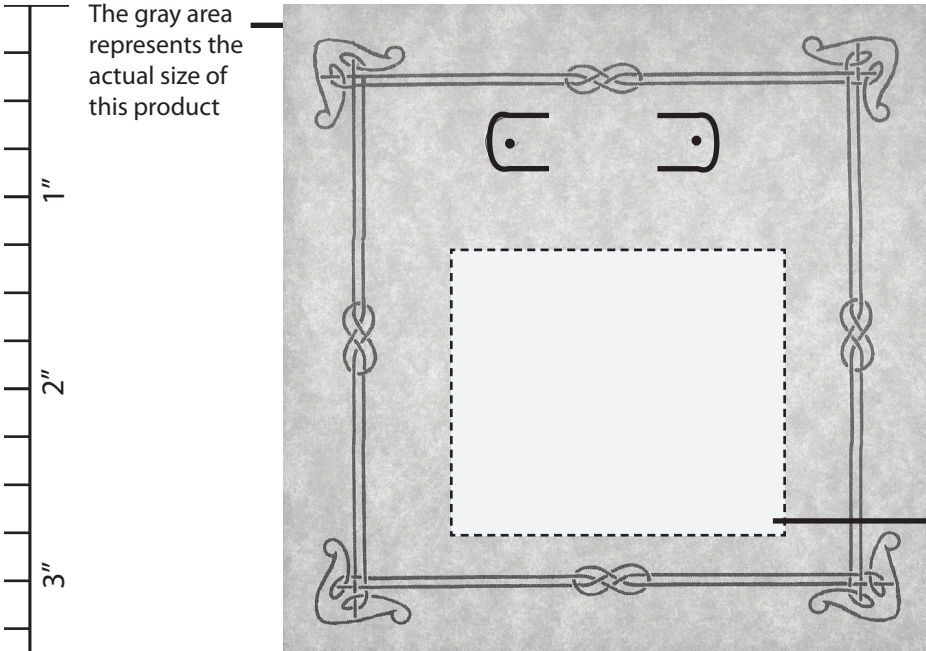

Sharing your passion for making jewelry.
Products. Service. Know-how.

3³/₈"W x 3³/₈"H Celtic Motif Cards

The gray area represents the actual size of this product

Other designs not to scale

Available print area is within the dotted lines

This area represents the largest plate that can be made for this product.

1³/₄" x 1¹/₂"