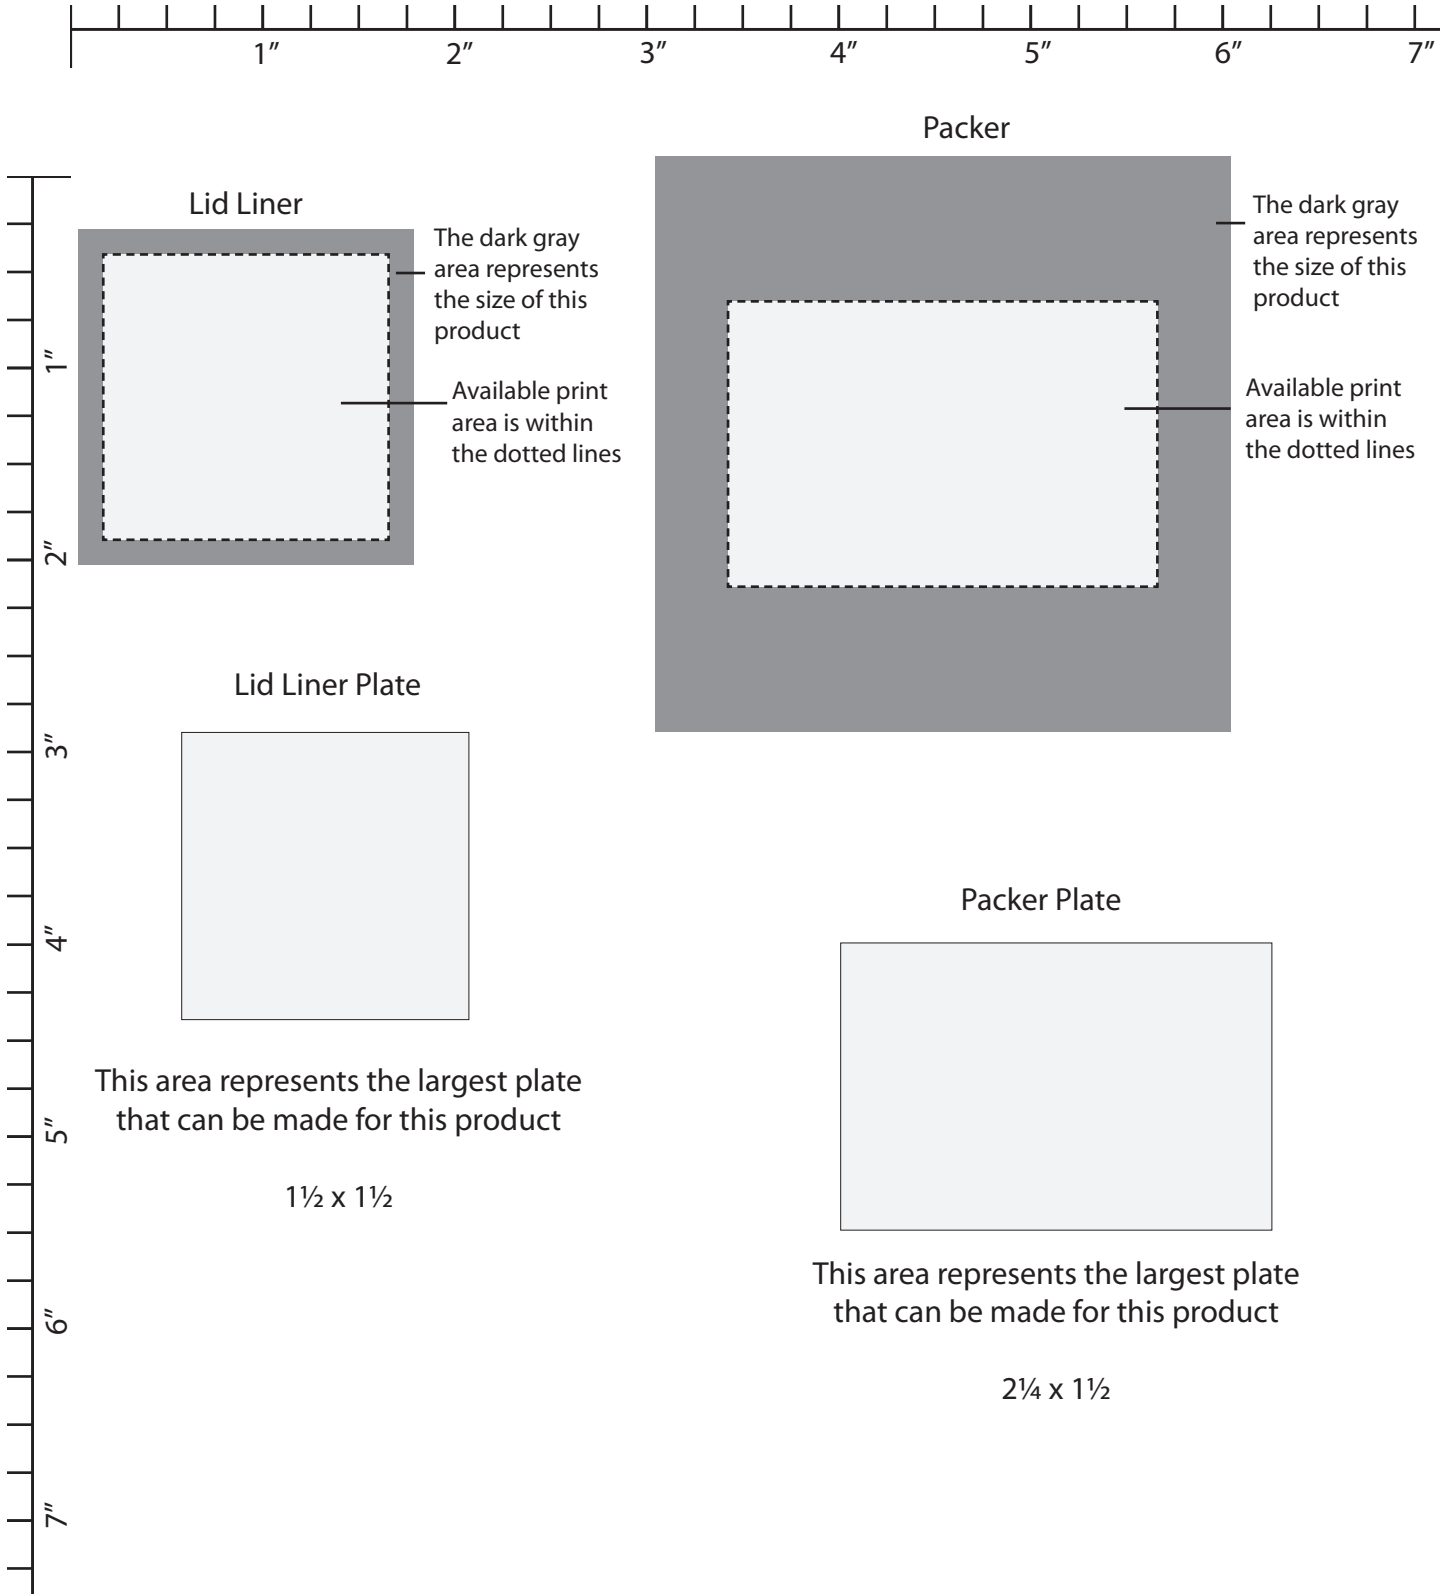

Sharing your passion for making jewelry.
Products. Service. Know-how.

Black Velvet Flap Earring Box 2-1/2"W x 2-1/2"H

©2011 The Bell Group, Inc. All rights reserved.